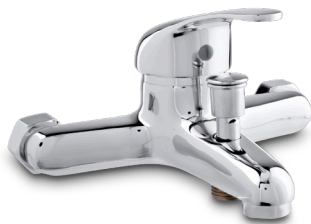

AMAZON SERIES

AMAZON I Standing Basin Mixer

Item Code:
°MXO2B

FOR WASHBOWLS
Single Lever | Pop-Up & Waste

Zinc Body, Zinc Handle, Iron Cap,
Iron Fitting Plate with Plastic Drainer

AMAZON I Deck Mounted Sink Faucet

Item Code:
°MXO272A

FOR WASHBOWLS
Single Lever | Pop-Up & Waste

Zinc Body, Zinc Handle, Iron Cap
Plastic Inside, and SS Spout (Chrome)

AMAZON I Deck Mounted Sink Faucet

Item Code:
°MX65A

FOR WASHBOWLS
Single Lever | Pop-Up & Waste

Zinc Body, Zinc Handle, Iron Cap
Plastic Inside, and SS Spout (Chrome)

CORA SERIES

CORA I

Deck Mounted Sink Faucet

Item Code:
°MX257A

FOR SINKS
Single Lever | Pop-Up & Waste

Zinc Body, Zinc Handle, Iron Cap,
Plastic Inside, and SS Spout (Chrome)

CORA II

Wall-Mounted Shower Mixer

Item Code:
°MX258A

FOR SHOWERS
Single Lever | Pop-Up & Waste

Zinc Body, Zinc Handle
(Chrome-Plated)

CORA III

Single Lever Basin Mixer

Item Code:
°MX259A