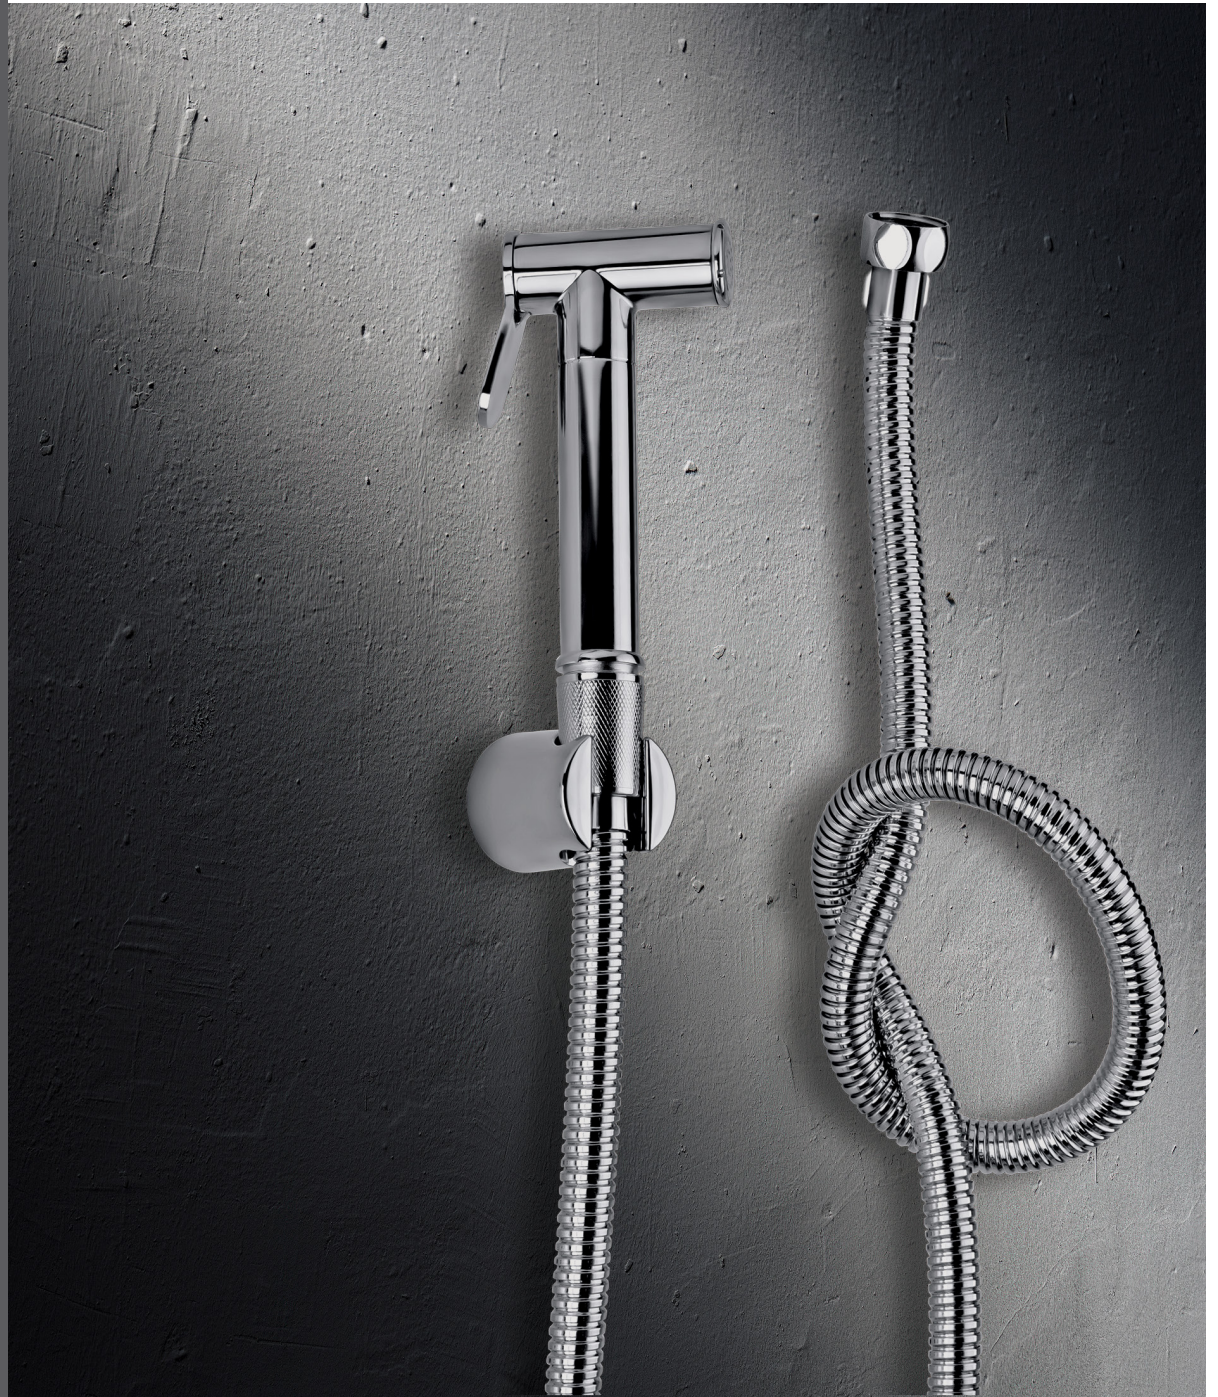

ANGLE VALVES

The "Opulent" sink mixer series epitomizes luxury, featuring high-quality materials, exquisite design, and advanced functionality. Crafted from premium stainless steel or brass with opulent finishes, its elegant silhouette and ergonomic handles exude sophistication. Advanced mixing technology ensures precise water control, complemented by versatile configurations, easy installation, and brand reliability adding to its appeal, making the Opulent series a symbol of refined aesthetics and functionality for kitchens and bathrooms, promising a seamless blend of opulence and performance