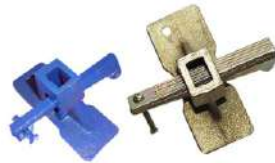

# BUILDING MATERIALS

Clamp

508

Scaffolding Clamp Swivel / Fix  
SIZE : 2.5mm

Clamp

509

Rapid Clamp  
SIZE : 8mm

Clamp