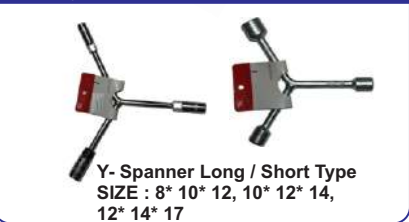

**Combination Spanner 156**

Combination Spanner Full Polish  
SIZE : 8mm To 32mm

**Tyre Lever 157**

Tyre Lever  
SIZE : 20", 24", 32"

**Spark Plug Spanner 158**

Spark Plug Spanner Swivel Type  
SIZE : 16mm, 21mm

**Slogging Spanner 159**

Spanner Slogging Open / Close Type  
Grey Color Hammering Type Forged  
SIZE : 24mm To 120mm

**Wheel Spanner 160**

Wheel Spanner Black  
SIZE : 21\* 33 To 32\* 36

**Y - Spanner 161**

Y- Spanner Long / Short Type  
SIZE : 8\* 10\* 12, 10\* 12\* 14, 12\* 14\* 17

**T - Spanner 162**

T- Spanner With Sleeve  
SIZE : 7mm, 8mm, 10mm, 11mm, 12mm, 13mm, 14mm, 17mm, 19mm

**L - Spanner 163**

L- Type Spanner  
SIZE : 17mm, 19mm, 21mm